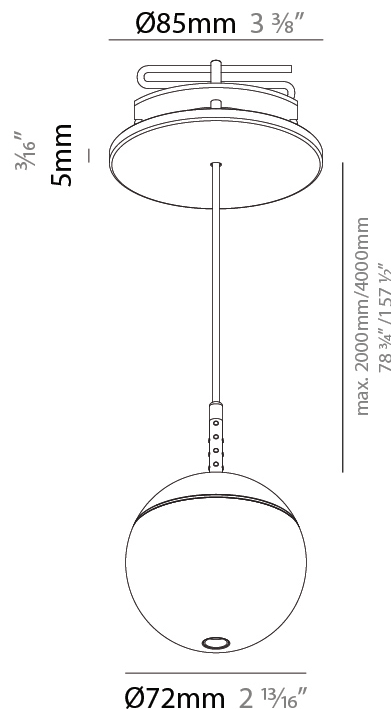

ELECTRICAL

Lamp Type: LED (Zhaga Standard)
Input Wattage (W): 6.6
Total Output Wattage (W): 6
Dimming: Tri-Mode (Non-Dimming and Phase Dimming (120Vac only) and 0-10V Dimming)
Driver Included: Yes
Driver Location: External
Driver Type: Constant Current - Universal
Driver Class: Class 2
Housing: ENCP3 w/Quick Connect
Input Voltage (V): 120 - 277
Constant Current (MA): 500

LED

Number of LEDs: 1
Color Temperature (°K): 2700 / 3000 / 4000
Max. Delivered Lumen (lm): 270 / 290 / 310
CRI: >90 CRI
Efficiency (%): 60
Lamp Life (hrs): 50000

OPTICAL

Optic°: 55

RATINGS AND CERTIFICATIONS

Certified By: Certified for North American Standards www.zaneen.com

Applying international specifications by adding 'INT' at the end of the existing Model #. For assistance on 'custom' specifications, contact zteam@zaneen.com. In a constant effort to supply the best product, we reserve the right to change specifications or materials without notice. The most recent specification sheets are found at zaneen.com

PROJECT

TYPE

SPECIFIER

QUANTITY

DATE