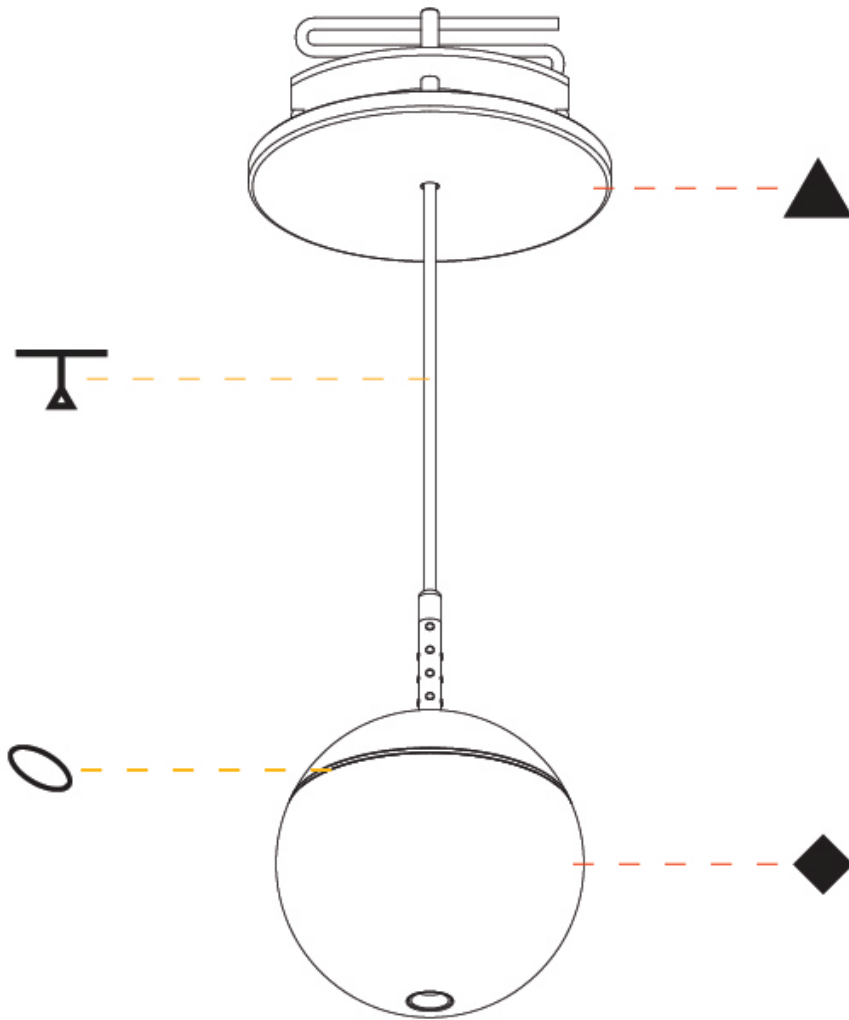

SNOOKER MONOPOINT RECESSED CANOPY SUSPENSION

A30825-

PROJECT
TYPE
SPECIFIER
QUANTITY
DATE

A