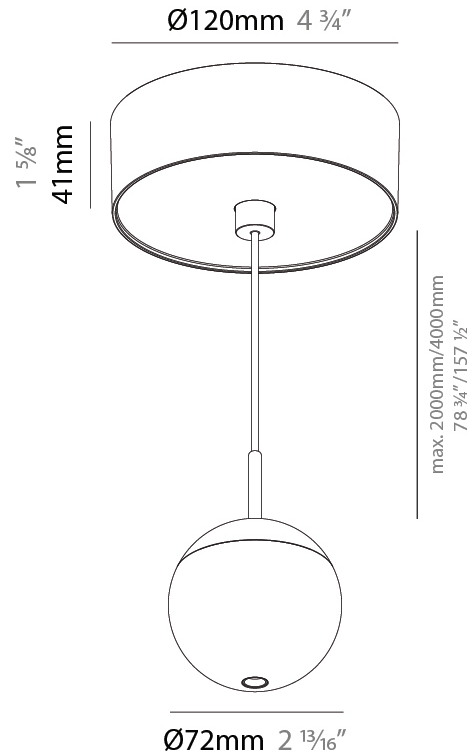

GENERAL

Series: Snooker
Subseries: Snooker Monopoint Surface Canopy
Brand: Prolight
Division: Architectural
Mounting Type: Suspension
Mounting Location: Ceiling
Subcategory: Pendant

PHYSICAL

Shape: Round
Diameter (mm): 72
Diameter (in): 2 ¹³/₁₆
Height (mm): 72
Height (in): 2 ¹³/₁₆
Max. Overall Height (mm): 2072
Max. Overall Height (in): 81 ³/₁₆
Light Distribution: Downlight
Weight (kg): 0.745
Weight (lbs): 1.642
Fixture Finish: SSR / BKV / CWI / CRY / HAB / UFT / ITA / RUA / FTG / MYG / LOD / PUS / FRO / FUP / KIA / POP / BLS / SPG / MEY / GOH / GUM / CHC / COM / ABZ / JAG / OBR / MOS / ROR
Fixture Material: Aluminum Die Cast
Cable Details: 2000mm or 4000mm Cable - Color Options: Black / White / Orange / Red / Green

ELECTRICAL

Lamp Type: LED (Zhaga Standard)
Input Wattage (W): 6.6
Total Output Wattage (W): 6
Dimming: Tri-Mode (Non-Dimming and Phase Dimming (120Vac only) and 0-10V Dimming)
Driver Included: Yes
Driver Location: External
Driver Type: Constant Current - Universal
Driver Class: Class 2
Housing: ENCP3 w/quick connect
Input Voltage (V): 120 - 277
Constant Current (MA): 500

LED

Color Temperature (°K): 2700 / 3000 / 4000
Max. Delivered Lumen (lm): 310 / 328 / 356
Nominal Lumen (lm): 460 / 487 / 528
CRI: >90 CRI
Efficiency (%): 60
Lamp Life (hrs): 50000

OPTICAL

Optic°: 32 / 58

RATINGS AND CERTIFICATIONS

Certified By: Certified for North American Standards
IP rating: IP20

PROJECT
TYPE
SPECIFIER
QUANTITY
DATE