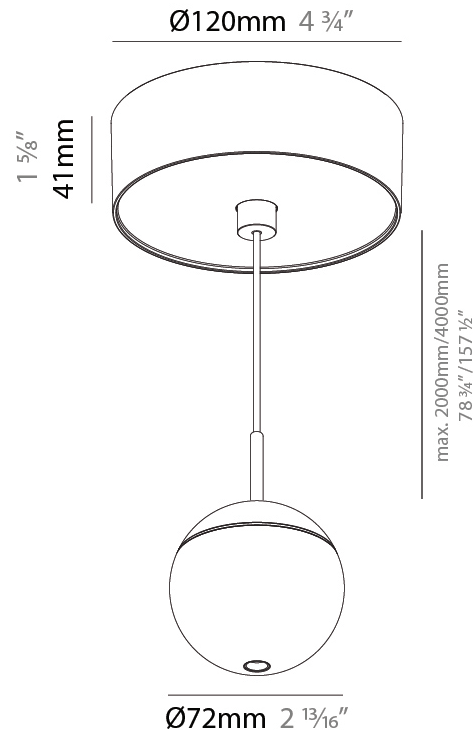

PHYSICAL

Shape: Round
Diameter (mm): 72
Diameter (in): 2 ¹³/₁₆
Height (mm): 72
Height (in): 2 ¹³/₁₆
Max. Overall Height (mm): 2072
Max. Overall Height (in): 81 ³/₁₆
Light Distribution: Downlight
Weight (kg): 0.76
Weight (lbs): 1.676
Diffuser: Shine Ring - White / Yellow / Orange / Red / Blue / Green
Fixture Finish: SSR / BKV / CWI / CRY / HAB / UFT / ITA / RUA / FTG / MYG / LOD / PUS / FRO / FUP / KIA / POP / BLS / SPG / MEY / GOH / GUM / CHC / COM / ABZ / JAG / OBR / MOS / ROR
Fixture Material: Aluminum Die Cast
Cable Details: 2000mm or 4000mm Cable - Color Options: Black / White / Orange / Red / Green

ELECTRICAL

Lamp Type: LED (Zhaga Standard)
Input Wattage (W): 6.6
Total Output Wattage (W): 6
Dimming: Tri-Mode (Non-Dimming and Phase Dimming (120Vac only) and 0-10V Dimming)
Driver Included: Yes
Driver Location: External
Driver Type: Constant Current - Universal
Driver Class: Class 2
Housing: ENCP3 w/quick connect
Input Voltage (V): 120 - 277
Constant Current (MA): 500

LED

Number of LEDs: 1
Color Temperature (°K): 2700 / 3000 / 4000
Max. Delivered Lumen (lm): 270 / 290 / 310
CRI: >90 CRI
Efficiency (%): 60
Lamp Life (hrs): 50000

OPTICAL

Optic°: 55

RATINGS AND CERTIFICATIONS

Certified By: Certified for North American Standards
IP rating: IP20

PROJECT
TYPE
SPECIFIER
QUANTITY
DATE