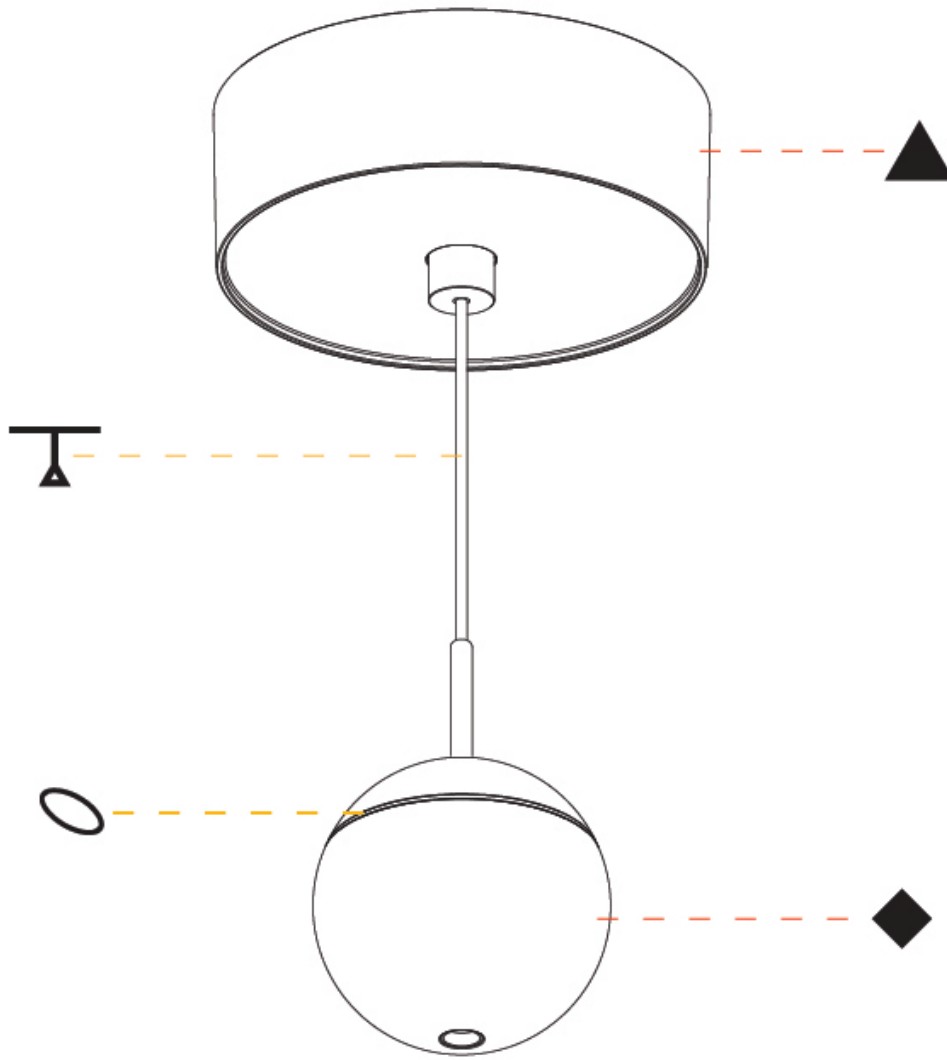

SNOOKER MONOPOINT SURFACE CANOPY SUSPENSION

A30828-

PROJECT
TYPE
SPECIFIER
QUANTITY
DATE

A